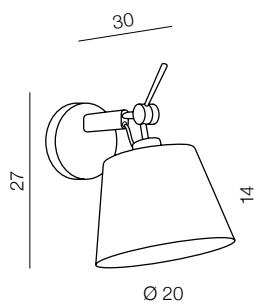

ZYTA

1 WHITE

2 BLACK

3 GREY

ZYTA 2 S + SHADE ZF BK

ZYTA S TABLE + SHADE ZF WH

Zyta Wall XS

- 1 AZ1533 (white)
- 2 AZ1565 (black)
- 3 AZ2491 (grey)

1x E27 MAX 60W
fabric/ metal