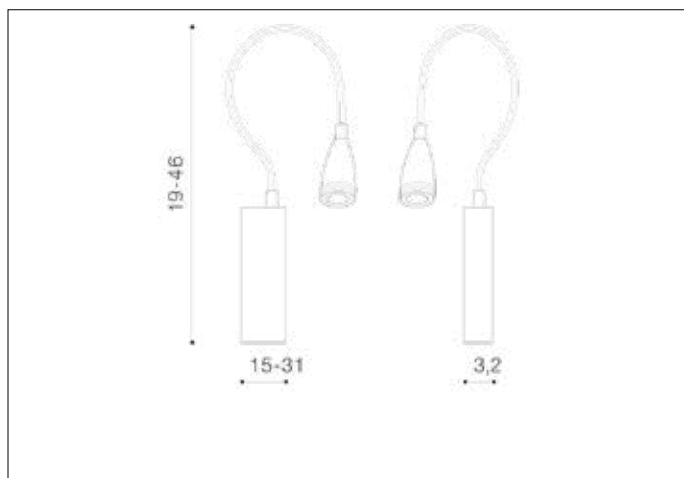

AZzardo[®]
LIGHTING

VERONICA BLACK
AZ1548, EAN 5901238415480

Dimensions height / width / length [cm] Product Specifications

Product	19 ~ 46 x 3,2 x 15 ~ 31
Mounting inlet:	N/A x N/A x N/A
Ceiling base:	N/A x N/A x N/A
Shades	5,7 x 3 x N/A

Line	TECHNICAL
Type	Wall
Type of track	N/A
Colour	Black
Material	Aluminium
Light source	1
Type of socket	LED INTEGRATED
Lumens	150
Kelvins	3000
Beam angle	N/A
Dimmable	N/A
CCT	N/A
RGB	N/A
RA	N/A
App remote control	N/A
Remote control	N/A
Voltage	230V
Power	3W
Switch location	On the base
Protection class	IP44
Tilt	180°
Rotation	N/A

Shipping info height / width / length [cm]

BOX 1:	6 x 15 x 24
BOX 2:	N/A x N/A x N/A
BOX 3:	N/A x N/A x N/A
Net weight [kg]	0,4
Gross weight [kg]	0,5

Energy efficiency

Azzardo Sp. z o.o.
ul. Strzeszyńska 33 60-479 Poznań,
NIP: 929-185-75-07