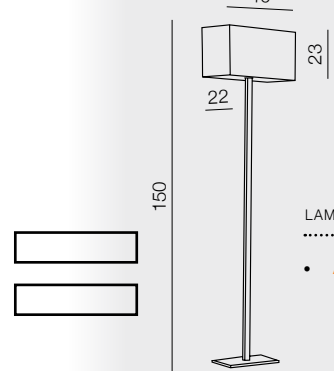

Lamp bodies + Shades = Bodies + Shades

**Martens Floor**  
LAMP BODY  
AZ1528

**Martens Floor Shade**  
AZ1561..... (black)

**Martens Floor Shade**  
AZ1560..... (white)

- LAMP BODY + SHADES
- 
- AZ1528 + AZ1561 or
  - + AZ1560