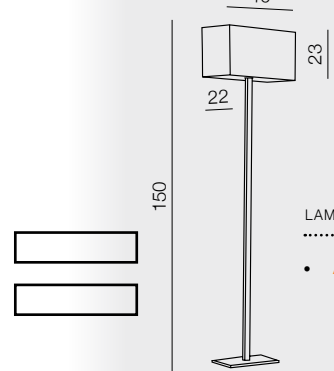

Lamp bodies + Shades = Bodies + Shades

Martens Floor
LAMP BODY
AZ1528

Martens Floor Shade
AZ1561..... (black)

Martens Floor Shade
AZ1560..... (white)

- LAMP BODY + SHADES
-
- AZ1528 + AZ1561 or
 - + AZ1560