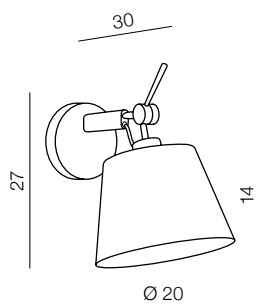

ZYTA

1 WHITE

2 BLACK

3 GREY

ZYTA 2 S + SHADE ZF BK

ZYTA S TABLE + SHADE ZF WH

Zyta Wall XS

- 1 AZ1533 (white)
- 2 AZ1565 (black)
- 3 AZ2491 (grey)

1x E27 MAX 60W  
fabric/ metal