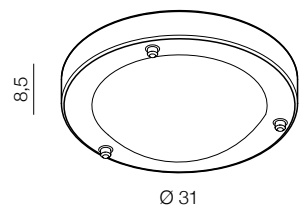

UMBRA IP44

Umbra 18 ROUND

AZ1596

1x G9 40W
metal/ glass

Umbra 31 ROUND

AZ1597

1x G9 60W
metal/ glass