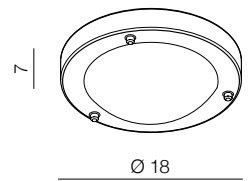

UMBRA IP44

Umbra 18 ROUND

AZ1596

1x G9 40W
metal/ glass

Umbra 31 ROUND

AZ1597

1x G9 60W
metal/ glass