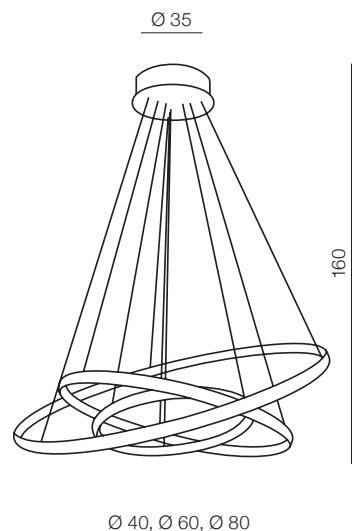

BRIGHTON

1 CHROME

2 BLACK

3 GOLD

Brighton 3 LED

- 1 AZ1609 (chrome)
- 2 AZ4428 (black)
- 3 AZ4429 (gold)

LED 55W 3300lm
3000K
metal crystals