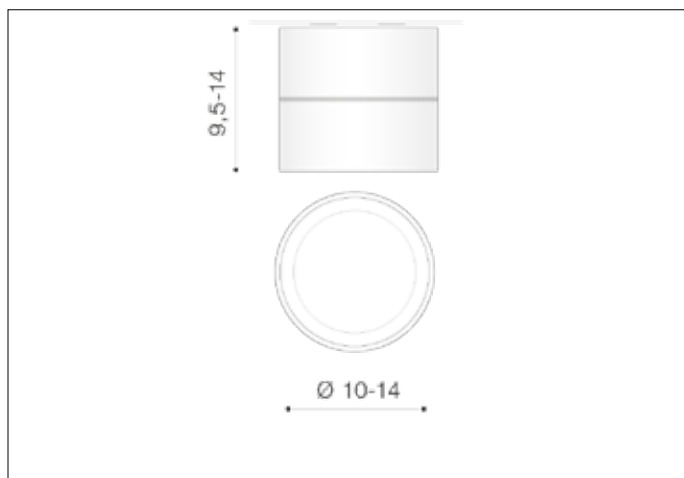

**AZzardo**<sup>®</sup>  
LIGHTING

SCORPIO WHITE  
AZ1618, EAN 5901238416180

## Dimensions height / width / length [cm] Product Specifications

Product	9,5 ~ 14 x 10 ~ 14 x 10
Mounting inlet:	N/A x N/A x N/A
Ceiling base:	4 x 10 x N/A
Shades	5 x 10 x N/A

Line	TECHNICAL
Type	Exposed Downlight
Type of track	N/A
Colour	White
Material	Aluminium
Light source	1
Type of socket	LED INTEGRATED
Lumens	980
Kelvins	3000
Beam angle	18°
Dimmable	N/A
CCT	N/A
RGB	N/A
RA	? 80
App remote control	N/A
Remote control	N/A
Voltage	230V
Power	12W
Switch location	N/A
Protection class	IP20
Tilt	90°
Rotation	360°

## Shipping info height / width / length [cm]

BOX 1:	12 x 12 x 12
BOX 2:	N/A x N/A x N/A
BOX 3:	N/A x N/A x N/A
Net weight [kg]	0,6
Gross weight [kg]	0,7