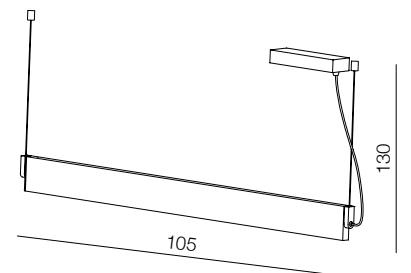

NORMAN

1 WHITE

2 WOOD

Norman White Wall M LED

AZ1683
(white)
LED 13W, 780 lm
aluminium

Norman White Wall L LED

AZ1684
(white)
LED 17W, 1020 lm
aluminium

Norman White Wall XL LED

AZ1888
(white)
LED 23W, 1215 lm
aluminium

Norman XL Pendant LED

AZ1686
(wood)
LED 29W, 1740 lm
aluminium