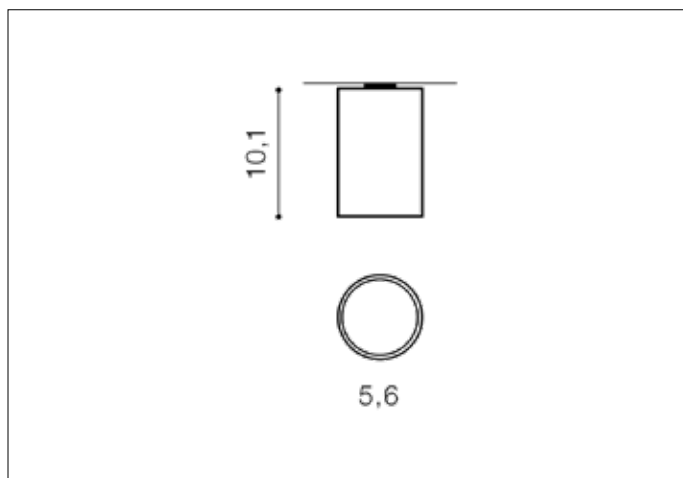

AZzardo[®]
LIGHTING

MINI ROUND WHITE
AZ1706, EAN 5901238417064

Dimensions height / width / length [cm] Product Specifications

Product	10,1 x 5,6 x N/A
Mounting inlet:	N/A x N/A x N/A
Ceiling base:	N/A x N/A x N/A
Shades	N/A x N/A x N/A

Line	TECHNICAL
Type	Exposed Downlight
Type of track	N/A
Colour	White
Material	Aluminium
Light source	1
Type of socket	GU10
Lumens	N/A
Kelvins	N/A
Beam angle	N/A
Dimmable	N/A
CCT	N/A
RGB	N/A
RA	N/A
App remote control	N/A
Remote control	N/A
Voltage	230V
Power	max LED 50W
Switch location	N/A
Protection class	IP20
Tilt	N/A
Rotation	N/A

Shipping info height / width / length [cm]

BOX 1:	6,5 x 6,5 x 11
BOX 2:	N/A x N/A x N/A
BOX 3:	N/A x N/A x N/A
Net weight [kg]	0,16
Gross weight [kg]	0,2

Energy efficiency

N/A

Azzardo Sp. z o.o.
ul. Strzeszyńska 33 60-479 Poznań,
NIP: 929-185-75-07