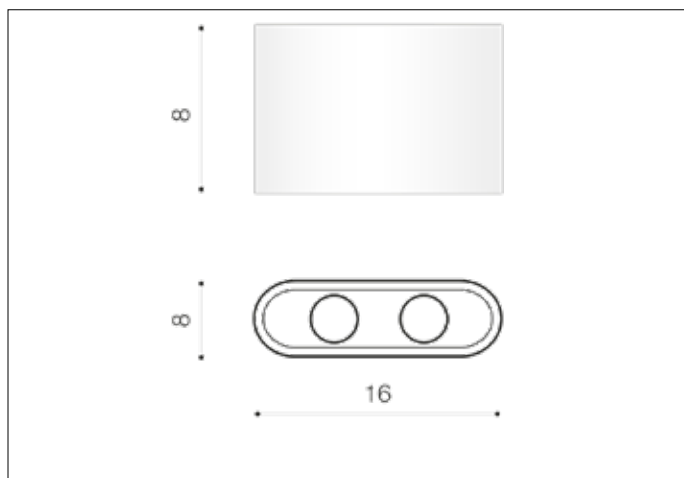

Azzardo[®]
LIGHTING

VEGA BLACK/GOLD
AZ1709, EAN 5901238417095

Dimensions height / width / length [cm] Product Specifications

Product	8 x 16 x 8
Mounting inlet:	N/A x N/A x N/A
Ceiling base:	N/A x N/A x N/A
Shades	N/A x N/A x N/A

Line	TECHNICAL
Type	Wall
Type of track	N/A
Colour	Black / Gold
Material	Metal
Light source	1
Type of socket	G9
Lumens	N/A
Kelvins	N/A
Beam angle	N/A
Dimmable	N/A
CCT	N/A
RGB	N/A
RA	N/A
App remote control	N/A
Remote control	N/A
Voltage	230V
Power	max LED 40W
Switch location	N/A
Protection class	IP20
Tilt	N/A
Rotation	N/A

Shipping info height / width / length [cm]

BOX 1:	8,5 x 16,5 x 8,5
BOX 2:	N/A x N/A x N/A
BOX 3:	N/A x N/A x N/A
Net weight [kg]	0,5
Gross weight [kg]	0,55

Energy efficiency

N/A

Azzardo Sp. z o.o.
ul. Strzeszyńska 33 60-479 Poznań,
NIP: 929-185-75-07