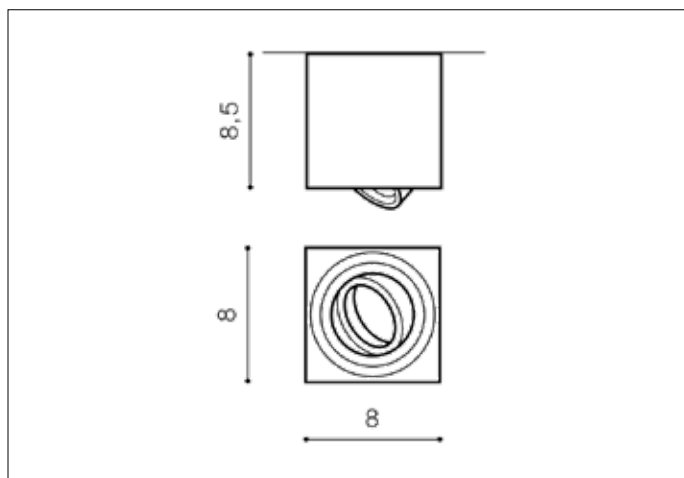

### Dimensions height / width / length [cm] Product Specifications

Product	8,5 x 8 x 8
Mounting inlet:	N/A x N/A x N/A
Ceiling base:	N/A x N/A x N/A
Shades	N/A x N/A x N/A

Line	TECHNICAL
Type	Exposed Downlight
Type of track	N/A
Colour	Black
Material	Aluminium
Light source	1
Type of socket	GU10
Lumens	N/A
Kelvins	N/A
Beam angle	N/A
Dimmable	N/A
CCT	N/A
RGB	N/A
RA	N/A
App remote control	N/A
Remote control	N/A
Voltage	230V
Power	max LED 50W
Switch location	N/A
Protection class	IP20
Tilt	45°
Rotation	N/A

### Shipping info height / width / length [cm]

BOX 1:	10,5 x 8,5 x 8,5
BOX 2:	N/A x N/A x N/A
BOX 3:	N/A x N/A x N/A
Net weight [kg]	0,35
Gross weight [kg]	0,4