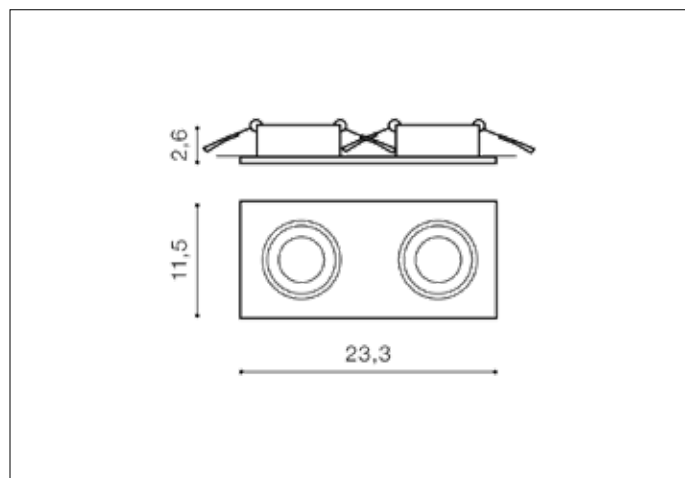

AZzardo[®]
LIGHTING

HUGO 2 DOWNLIGHT BLACK
AZ1740, EAN 5901238417408

Dimensions height / width / length [cm] Product Specifications

Product	2,6 x 23,3 x 11,5
Mounting inlet:	2,3 x 22,5 x 10,5
Ceiling base:	N/A x N/A x N/A
Shades	N/A x N/A x N/A

Line	TECHNICAL
Type	Downlight
Type of track	N/A
Colour	Black
Material	Aluminium
Light source	2
Type of socket	GU10
Lumens	N/A
Kelvins	N/A
Beam angle	N/A
Dimmable	N/A
CCT	N/A
RGB	N/A
RA	N/A
App remote control	N/A
Remote control	N/A
Voltage	230V
Power	max LED 50W
Switch location	N/A
Protection class	IP20
Tilt	N/A
Rotation	N/A

Shipping info height / width / length [cm]

BOX 1:	5 x 25 x 12
BOX 2:	N/A x N/A x N/A
BOX 3:	N/A x N/A x N/A
Net weight [kg]	0,2
Gross weight [kg]	0,26

Energy efficiency

N/A

Azzardo Sp. z o.o.
ul. Strzeszyńska 33 60-479 Poznań,
NIP: 929-185-75-07