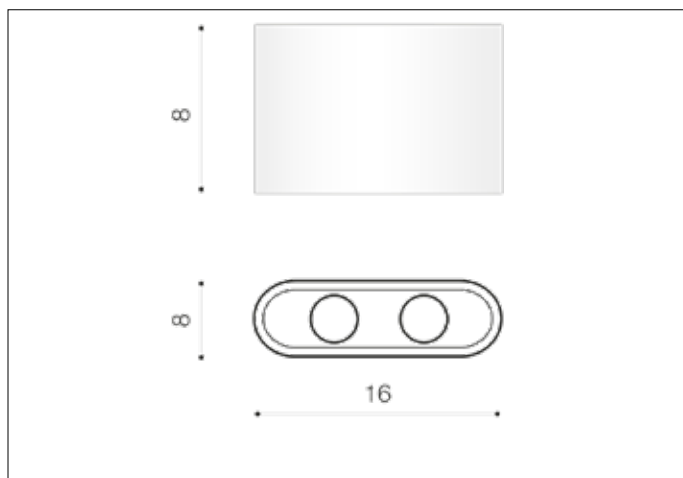

AZzardo[®]
LIGHTING

VEGA ANODISED GOLD
AZ1746, EAN 5901238417460

Dimensions height / width / length [cm] Product Specifications

Product	8 x 16 x 8
Mounting inlet:	N/A x N/A x N/A
Ceiling base:	N/A x N/A x N/A
Shades	N/A x N/A x N/A

Line	TECHNICAL
Type	Wall
Type of track	N/A
Colour	Anodised Gold
Material	Metal
Light source	1
Type of socket	G9
Lumens	N/A
Kelvins	N/A
Beam angle	N/A
Dimmable	N/A
CCT	N/A
RGB	N/A
RA	N/A
App remote control	N/A
Remote control	N/A
Voltage	230V
Power	max LED 40W
Switch location	N/A
Protection class	IP20
Tilt	N/A
Rotation	N/A

Shipping info height / width / length [cm]

BOX 1:	8,5 x 16,5 x 8,5
BOX 2:	N/A x N/A x N/A
BOX 3:	N/A x N/A x N/A
Net weight [kg]	0,5
Gross weight [kg]	0,55

Energy efficiency

N/A

Azzardo Sp. z o.o.
ul. Strzeszyńska 33 60-479 Poznań,
NIP: 929-185-75-07