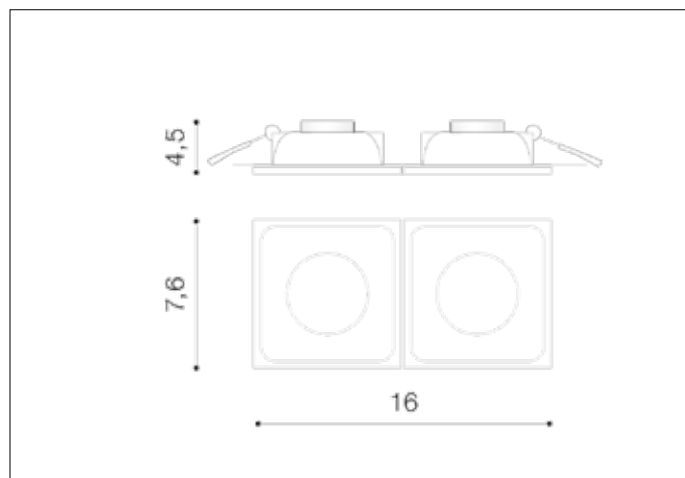

AZzardo[®]
LIGHTING

PIO 2 CHROME
AZ1749, EAN 5901238417491

Dimensions height / width / length [cm] Product Specifications

Product	4,5 x 16 x 7,6
Mounting inlet:	4,1 x 14,6 x 7
Ceiling base:	N/A x N/A x N/A
Shades	N/A x N/A x N/A

Line	TECHNICAL
Type	Downlight
Type of track	N/A
Colour	Chrome
Material	Aluminium
Light source	2
Type of socket	GU10
Lumens	N/A
Kelvins	N/A
Beam angle	N/A
Dimmable	N/A
CCT	N/A
RGB	N/A
RA	N/A
App remote control	N/A
Remote control	N/A
Voltage	230V
Power	max LED 50W
Switch location	N/A
Protection class	IP20
Tilt	N/A
Rotation	N/A

Shipping info height / width / length [cm]

BOX 1:	6 x 18 x 8
BOX 2:	N/A x N/A x N/A
BOX 3:	N/A x N/A x N/A
Net weight [kg]	0,15
Gross weight [kg]	0,19

Energy efficiency

N/A

Azzardo Sp. z o.o.
ul. Strzeszyńska 33 60-479 Poznań,
NIP: 929-185-75-07