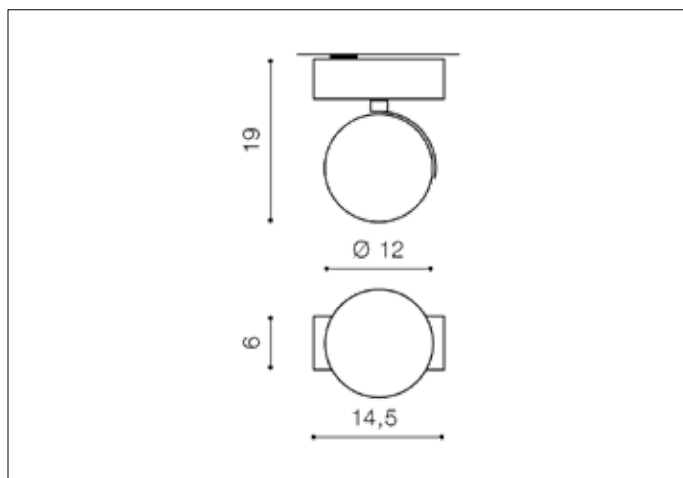

### Dimensions height / width / length [cm] Product Specifications

Product	19 x 14,5 x 6
Mounting inlet:	N/A x N/A x N/A
Ceiling base:	4,5 x 14,5 x 6
Shades	N/A x 12 x N/A

Line	TECHNICAL
Type	Exposed Downlight
Type of track	N/A
Colour	Chrome
Material	Aluminium
Light source	1
Type of socket	QR111
Lumens	N/A
Kelvins	N/A
Beam angle	N/A
Dimmable	N/A
CCT	N/A
RGB	N/A
RA	N/A
App remote control	N/A
Remote control	N/A
Voltage	12V
Power	max LED 50W
Switch location	N/A
Protection class	IP20
Tilt	180°
Rotation	360°

### Shipping info height / width / length [cm]

BOX 1:	19,5 x 15 x 7
BOX 2:	N/A x N/A x N/A
BOX 3:	N/A x N/A x N/A
Net weight [kg]	0,45
Gross weight [kg]	0,5