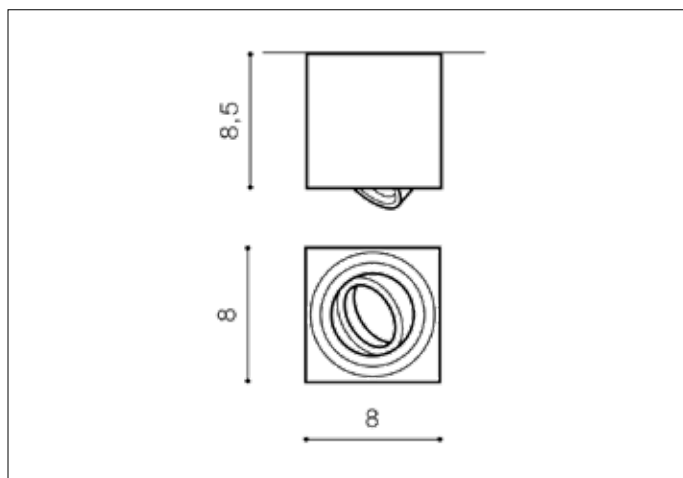

AZzardo[®]
LIGHTING

MINI ELOY CHROME
AZ1755, EAN 5901238417552

Dimensions height / width / length [cm] Product Specifications

Product	8,5 x 8 x 8
Mounting inlet:	N/A x N/A x N/A
Ceiling base:	N/A x N/A x N/A
Shades	N/A x N/A x N/A

Line	TECHNICAL
Type	Exposed Downlight
Type of track	N/A
Colour	Chrome
Material	Aluminium
Light source	1
Type of socket	GU10
Lumens	N/A
Kelvins	N/A
Beam angle	N/A
Dimmable	N/A
CCT	N/A
RGB	N/A
RA	N/A
App remote control	N/A
Remote control	N/A
Voltage	230V
Power	max LED 50W
Switch location	N/A
Protection class	IP20
Tilt	45°
Rotation	N/A

Shipping info height / width / length [cm]

BOX 1:	10,5 x 8,5 x 8,5
BOX 2:	N/A x N/A x N/A
BOX 3:	N/A x N/A x N/A
Net weight [kg]	0,6
Gross weight [kg]	0,7

Energy efficiency

N/A

Azzardo Sp. z o.o.
ul. Strzeszyńska 33 60-479 Poznań,
NIP: 929-185-75-07