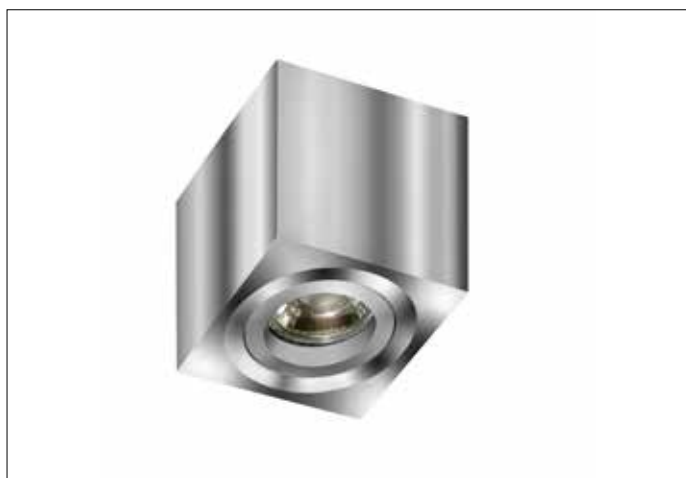

AZzardo[®]
LIGHTING

MINI ELOY CHROME
AZ1755, EAN 5901238417552

Dimensions height / width / length [cm] Product Specifications

Product	8,5 x 8 x 8
Mounting inlet:	N/A x N/A x N/A
Ceiling base:	N/A x N/A x N/A
Shades	N/A x N/A x N/A

Line	TECHNICAL
Type	Exposed Downlight
Type of track	N/A
Colour	Chrome
Material	Aluminium
Light source	1
Type of socket	GU10
Lumens	N/A
Kelvins	N/A
Beam angle	N/A
Dimmable	N/A
CCT	N/A
RGB	N/A
RA	N/A
App remote control	N/A
Remote control	N/A
Voltage	230V
Power	max LED 50W
Switch location	N/A
Protection class	IP20
Tilt	45°
Rotation	N/A