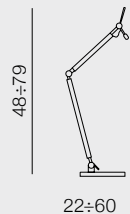

48÷79

22÷60

Zyta S Table

LAMP BODY

AZ1848

+

=