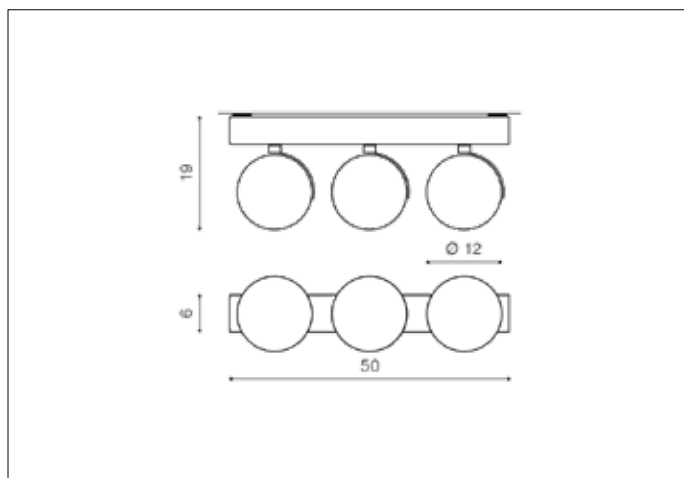

AZzardo[®]
LIGHTING

JERRY 3 230V BLACK
AZ1886, EAN 5901238418863

Dimensions height / width / length [cm] Product Specifications

Product	19 x 50 x 6
Mounting inlet:	N/A x N/A x N/A
Ceiling base:	4,5 x 50 x 6
Shades	N/A x 12 x N/A

Line	TECHNICAL
Type	Exposed Downlight
Type of track	N/A
Colour	Black
Material	Aluminium
Light source	3
Type of socket	ES111 ~ GU10
Lumens	N/A
Kelvins	N/A
Beam angle	N/A
Dimmable	N/A
CCT	N/A
RGB	N/A
RA	N/A
App remote control	N/A
Remote control	N/A
Voltage	230V
Power	max LED 40 ~ 50W
Switch location	N/A
Protection class	IP20
Tilt	180°
Rotation	360°

Shipping info height / width / length [cm]

BOX 1:	19,5 x 51,5 x 8,5
BOX 2:	N/A x N/A x N/A
BOX 3:	N/A x N/A x N/A
Net weight [kg]	1,4
Gross weight [kg]	1,55

Energy efficiency

Azzardo Sp. z o.o.
ul. Strzeszyńska 33 60-479 Poznań,
NIP: 929-185-75-07