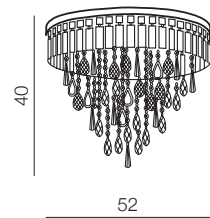

KALABRIA

2 IN **1**
ONE LAMP
PANDANT/TOP

Kalabria

AZ2108

TOP/PENDANT

G9 6x MAX 40W

metal/crystal