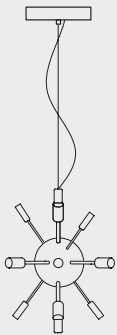

Sirius
LAMP BODY (CHROME)
AZ2114

Sirius Stick 75

- ① AZ2115 (chrome)
- ② AZ2119 (copper)

Sirius Stick 90

- ① AZ2116 (chrome)
- ② AZ2120 (copper)

Sirius Stick 110

- ① AZ2117 (chrome)
- ② AZ2121 (copper)

Sirius
LAMP BODY (COPPER)
AZ2118

=

Sirius

LAMP BODY	+	STICKS	
• AZ2114	+	AZ2115	or
	+	AZ2119	or
	+	AZ2116	or
	+	AZ2120	or
	+	AZ2117	or
	+	AZ2121	
• AZ2118	+	AZ2115	or
	+	AZ2119	or
	+	AZ2116	or
	+	AZ2120	or
	+	AZ2117	or
	+	AZ2121	