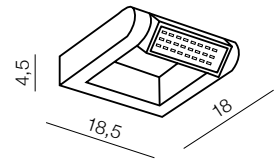

FRAME WALL IP54

Frame Wall

- ❶ AZ2132 (dark grey)
- ❷ AZ2133 (bright grey)

LED 8W 800lm 3000K IP54
aluminium

❶ DARK GRAY

❷ BRIGHT GRAY