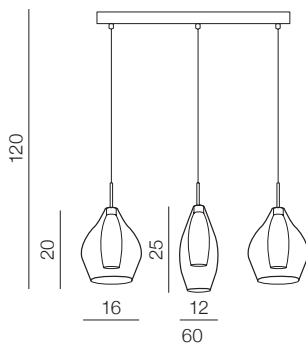

AMBER MILANO

1 CHROME

2 CLEAR

3 COPPER

4 BRASS

Amber milano 1

- 1 AZ2148 (chrome)
- 2 AZ3074 (clear)
- 3 AZ3077 (copper)

G9 1x 40W only LED
metal/chrome/glass

Amber milano 3

- 1 AZ2149 (chrome)
- 2 AZ3075 (clear)
- 3 AZ3078 (copper)

G9 3x 40W only LED
metal/chrome/glass

Amber milano 5

- 1 AZ0722 (chrome)
- 2 AZ3076 (clear)
- 3 AZ3172 (copper)

G9 5x 40W only LED
metal/chrome/glass