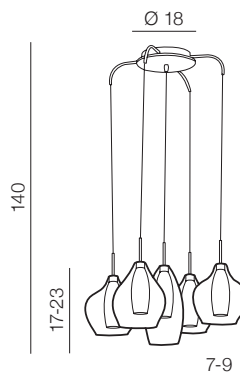

AMBER MILANO

1 CHROME

2 CLEAR

3 COPPER

4 BRASS

Amber milano 1

- 1 AZ2148 (chrome)
- 2 AZ3074 (clear)
- 3 AZ3077 (copper)

G9 1x 40W only LED
metal/chrome/glass

Amber milano 3

- 1 AZ2149 (chrome)
- 2 AZ3075 (clear)
- 3 AZ3078 (copper)

G9 3x 40W only LED
metal/chrome/glass

Amber milano 5

- 1 AZ0722 (chrome)
- 2 AZ3076 (clear)
- 3 AZ3172 (copper)

G9 5x 40W only LED
metal/chrome/glass