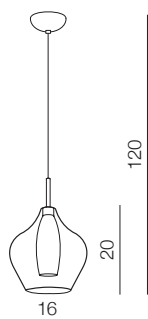

AMBER MILANO

1 CHROME

2 CLEAR

3 COPPER

4 BRASS

Amber milano 1

- 1 AZ2148 (chrome)
- 2 AZ3074 (clear)
- 3 AZ3077 (copper)

G9 1x 40W only LED
metal/chrome/glass

Amber milano 3

- 1 AZ2149 (chrome)
- 2 AZ3075 (clear)
- 3 AZ3078 (copper)

G9 3x 40W only LED
metal/chrome/glass

Amber milano 5

- 1 AZ0722 (chrome)
- 2 AZ3076 (clear)
- 3 AZ3172 (copper)

G9 5x 40W only LED
metal/chrome/glass