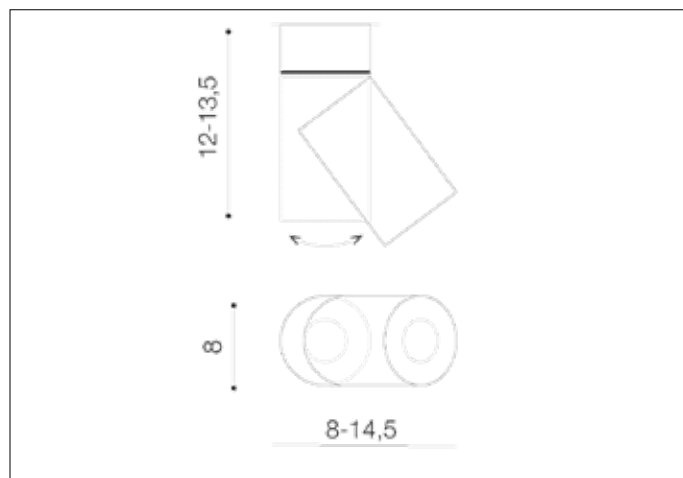

AZzardo[®]
LIGHTING

SIENA 10W 3000K CHROME
AZ2214, EAN 5901238422143

Dimensions height / width / length [cm] Product Specifications

Product	12 ~ 13,5 x 8 ~ 14,5 x 8
Mounting inlet:	N/A x N/A x N/A
Ceiling base:	4,5 x 8 x N/A
Shades	8 x 8 x N/A

Line	TECHNICAL
Type	Exposed Downlight
Type of track	N/A
Colour	Chrome
Material	Aluminium
Light source	1
Type of socket	LED INTEGRATED
Lumens	740
Kelvins	3000
Beam angle	16°
Dimmable	N/A
CCT	N/A
RGB	N/A
RA	? 90
App remote control	N/A
Remote control	N/A
Voltage	230V
Power	10W
Switch location	N/A
Protection class	IP20
Tilt	90°
Rotation	350°

Shipping info height / width / length [cm]

BOX 1:	15 x 9 x 9
BOX 2:	N/A x N/A x N/A
BOX 3:	N/A x N/A x N/A
Net weight [kg]	0,6
Gross weight [kg]	0,66

Energy efficiency

Azzardo Sp. z o.o.
ul. Strzeszyńska 33 60-479 Poznań,
NIP: 929-185-75-07