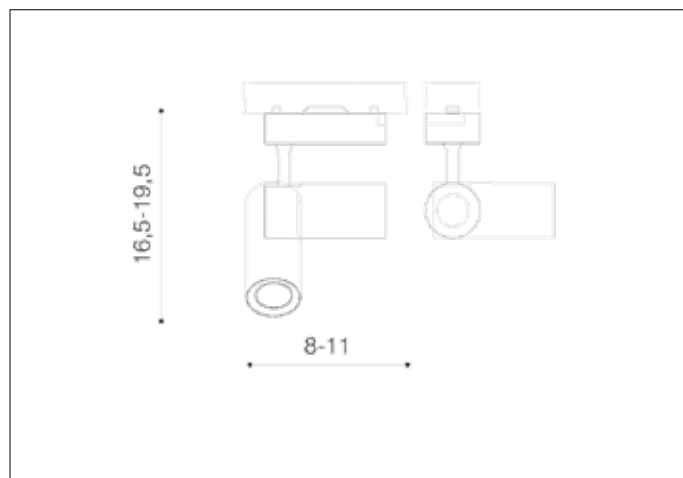

AZzardo[®]
LIGHTING

TIVOLI TRACK 3LINE 10W 3000K WH
AZ2222, EAN 5901238422228

Dimensions height / width / length [cm] Product Specifications

Product	16,5 ~ 19,5 x 8 ~ 11 x 8 ~ 11
Mounting inlet:	N/A x N/A x N/A
Ceiling base:	N/A x N/A x N/A
Shades	11 x 8 x N/A

Shipping info height / width / length [cm]

BOX 1:	18,5 x 12,5 x 9
BOX 2:	N/A x N/A x N/A
BOX 3:	N/A x N/A x N/A
Net weight [kg]	0,45
Gross weight [kg]	0,52

Energy efficiency

Azzardo Sp. z o.o.
ul. Strzeszyńska 33 60-479 Poznań,
NIP: 929-185-75-07

www.azzardolighting.com

Line	TECHNICAL
Type	Track
Type of track	3 Line
Colour	White
Material	Aluminium
Light source	1
Type of socket	LED INTEGRATED
Lumens	755
Kelvins	3000
Beam angle	24°
Dimmable	N/A
CCT	N/A
RGB	N/A
RA	? 90
App remote control	N/A
Remote control	N/A
Voltage	230V
Power	10W
Switch location	N/A
Protection class	IP20
Tilt	90°
Rotation	360°