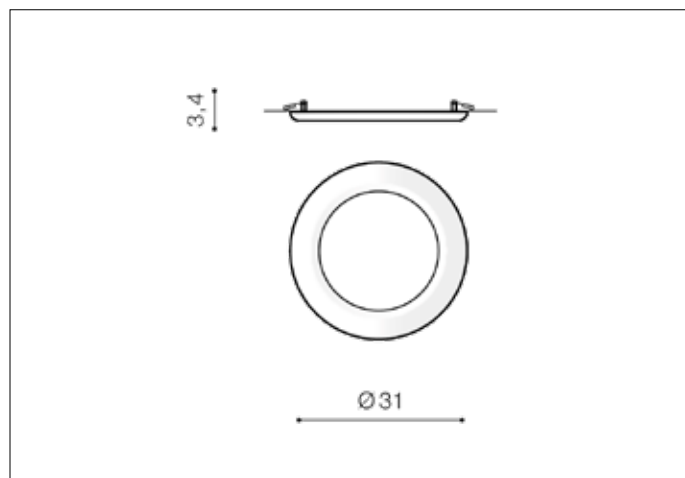

AZzardo[®]
LIGHTING

LINDA 30 4000K CHROME
AZ2251, EAN 5901238422518

Dimensions height / width / length [cm] Product Specifications

Product	3,4 x 31 x N/A
Mounting inlet:	N/A x 28 x N/A
Ceiling base:	N/A x N/A x N/A
Shades	N/A x N/A x N/A

Line	TECHNICAL
Type	Downlight
Type of track	N/A
Colour	Chrome
Material	Aluminium
Light source	1
Type of socket	LED INTEGRATED
Lumens	2100
Kelvins	4000
Beam angle	N/A
Dimmable	N/A
CCT	N/A
RGB	N/A
RA	N/A
App remote control	N/A
Remote control	N/A
Voltage	230V
Power	24W
Switch location	N/A
Protection class	IP20
Tilt	N/A
Rotation	N/A

Shipping info height / width / length [cm]

BOX 1:	5 x 31,5 x 31,5
BOX 2:	N/A x N/A x N/A
BOX 3:	N/A x N/A x N/A
Net weight [kg]	1,1
Gross weight [kg]	1,2

Energy efficiency

Azzardo Sp. z o.o.
ul. Strzeszyńska 33 60-479 Poznań,
NIP: 929-185-75-07