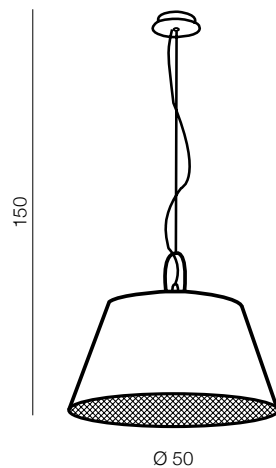

❶ WHITE

❷ BLACK

❸ GREY

Alicante

- ❶ **AZ2293** (white)
- ❷ **AZ2292** (black)
- ❸ **AZ2294** (grey)

E27 1x MAX 60W
metal/fabric/acryl