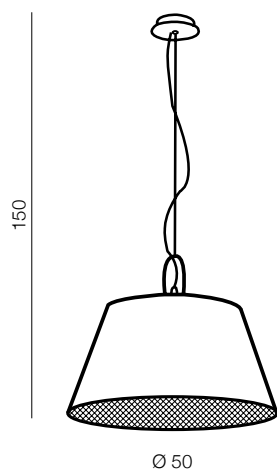

1 WHITE

2 BLACK

3 GREY

**Alicante**

- 1 AZ2293 (white)
- 2 AZ2292 (black)
- 3 AZ2294 (grey)

E27 1x MAX 60W  
metal/fabric/acryl