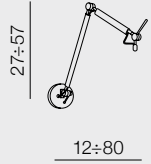

+

Shade ZF GR

- ③ **AZ2598** Ø 20 (grey)
- ③ **AZ2601** Ø 26 (grey)
- ③ **AZ2583** Ø 30 (grey)
- ③ **AZ2604** Ø 36 (grey)

=

Zyta S Pendant ALU

LAMP BODY + SHADES

- **AZ2298** + **AZ2594** or
- **AZ2298** + **AZ2601** or
- **AZ2298** + **AZ2600** or
- **AZ2298** + **AZ2602**