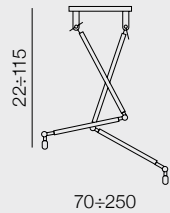

Zyta 2S Pendant ALU

LAMP BODY

AZ2301

+

=