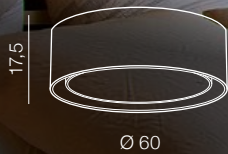

MILO

1 BLACK

2 WHITE

3 GREY

Milo XL

- 1 AZ3331 (black)
- 2 AZ3330 (white)
- 3 AZ3332 (grey)

E27 4x MAX 60W only LED
metal/fabric/acryl

Milo

- 1 AZ2317 (black)
- 2 AZ2318 (white)
- 3 AZ2319 (grey)

E27 3x MAX 60W only LED
metal/fabric/acryl