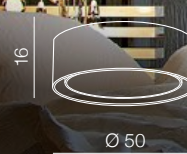

MILO

1 BLACK

2 WHITE

3 GREY

Milo XL

- 1 AZ3331 (black)
- 2 AZ3330 (white)
- 3 AZ3332 (grey)

E27 4x MAX 60W only LED
metal/fabric/acryl

Milo

- 1 AZ2317 (black)
- 2 AZ2318 (white)
- 3 AZ2319 (grey)

E27 3x MAX 60W only LED
metal/fabric/acryl