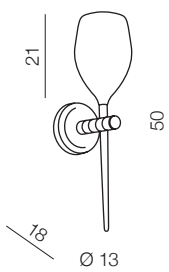

IZZA

1 SHINY WHITE

2 SHINY BLACK

3 AMBER

4 OLIVE

5 SMOKY

izza wall

- 1 AZ0099 (shiny white)
- 2 AZ0098 (shiny black)
- 3 AZ1219 (amber)
- 4 AZ1226 (olive)
- 5 AZ2941 (smoky)

G4 1x 40W
metal/glass

izza

- 1 AZ1077 (shiny white)
- 2 AZ1076 (shiny black)
- 3 AZ1078 (amber)
- 4 AZ1079 (olive)

E14 1x 50W
metal/glass

izza 3

- 1 AZ2322 (amber)
- 2 AZ2323 (olive)
- 3 AZ2321 (shiny black)
- 4 AZ2320 (shiny white)
- 5 AZ2937 (smoky)