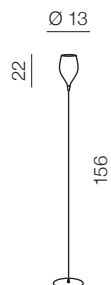

IZZA

1 SHINY WHITE

2 SHINY BLACK

3 AMBER

4 OLIVE

5 SMOKY

izza wall

- 1 AZ0099 (shiny white)
- 2 AZ0098 (shiny black)
- 3 AZ1219 (amber)
- 4 AZ1226 (olive)
- 5 AZ2941 (smoky)

G4 1x 40W
metal/glass

izza

- 1 AZ1077 (shiny white)
- 2 AZ1076 (shiny black)
- 3 AZ1078 (amber)
- 4 AZ1079 (olive)

E14 1x 50W
metal/glass

izza 3

- 1 AZ2322 (amber)
- 2 AZ2323 (olive)
- 3 AZ2321 (shiny black)
- 4 AZ2320 (shiny white)
- 5 AZ2937 (smoky)