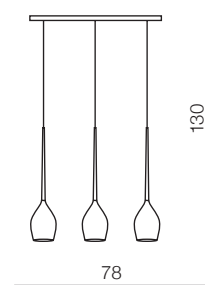

IZZA

1 SHINY WHITE

2 SHINY BLACK

3 AMBER

4 OLIVE

5 SMOKY

izza wall

- 1 AZ0099 (shiny white)
- 2 AZ0098 (shiny black)
- 3 AZ1219 (amber)
- 4 AZ1226 (olive)
- 5 AZ2941 (smoky)

G4 1x 40W
metal/glass

izza

- 1 AZ1077 (shiny white)
- 2 AZ1076 (shiny black)
- 3 AZ1078 (amber)
- 4 AZ1079 (olive)

E14 1x 50W
metal/glass

izza 3

- 1 AZ2322 (amber)
- 2 AZ2323 (olive)
- 3 AZ2321 (shiny black)
- 4 AZ2320 (shiny white)
- 5 AZ2937 (smoky)