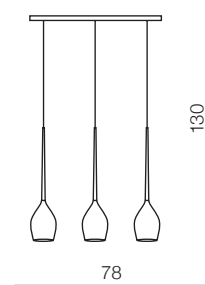

IZZA

1 SHINY WHITE

2 SHINY BLACK

3 AMBER

4 OLIVE

5 SMOKY

izza wall

- 1 AZ0099 (shiny white)
- 2 AZ0098 (shiny black)
- 3 AZ1219 (amber)
- 4 AZ1226 (olive)
- 5 AZ2941 (smoky)

G4 1x 40W
metal/glass

izza

- 1 AZ1077 (shiny white)
- 2 AZ1076 (shiny black)
- 3 AZ1078 (amber)
- 4 AZ1079 (olive)

E14 1x 50W
metal/glass

izza 3

- 1 AZ2322 (amber)
- 2 AZ2323 (olive)
- 3 AZ2321 (shiny black)
- 4 AZ2320 (shiny white)
- 5 AZ2937 (smoky)