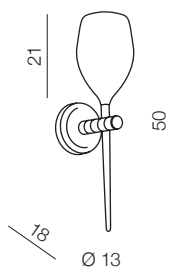

IZZA

1 SHINY WHITE

2 SHINY BLACK

3 AMBER

4 OLIVE

5 SMOKY

izza wall

- 1 AZ0099 (shiny white)
- 2 AZ0098 (shiny black)
- 3 AZ1219 (amber)
- 4 AZ1226 (olive)
- 5 AZ2941 (smoky)

G4 1x 40W
metal/glass

izza

- 1 AZ1077 (shiny white)
- 2 AZ1076 (shiny black)
- 3 AZ1078 (amber)
- 4 AZ1079 (olive)

E14 1x 50W
metal/glass

izza 3

- 1 AZ2322 (amber)
- 2 AZ2323 (olive)
- 3 AZ2321 (shiny black)
- 4 AZ2320 (shiny white)
- 5 AZ2937 (smoky)