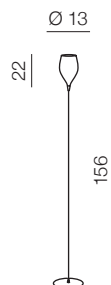

IZZA

1 SHINY WHITE

2 SHINY BLACK

3 AMBER

4 OLIVE

5 SMOKY

izza wall

- 1 AZ0099 (shiny white)
- 2 AZ0098 (shiny black)
- 3 AZ1219 (amber)
- 4 AZ1226 (olive)
- 5 AZ2941 (smoky)

G4 1x 40W
metal/glass

izza

- 1 AZ1077 (shiny white)
- 2 AZ1076 (shiny black)
- 3 AZ1078 (amber)
- 4 AZ1079 (olive)

E14 1x 50W
metal/glass

izza 3

- 1 AZ2322 (amber)
- 2 AZ2323 (olive)
- 3 AZ2321 (shiny black)
- 4 AZ2320 (shiny white)
- 5 AZ2937 (smoky)