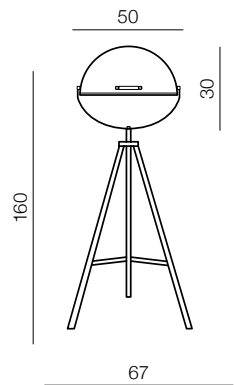

TOMA FLOOR

1 WHITE

2 BLACK

Toma floor

- 1 AZ2378 (white)
- 2 AZ2379 (black)

E27 1x MAX 60W
metal