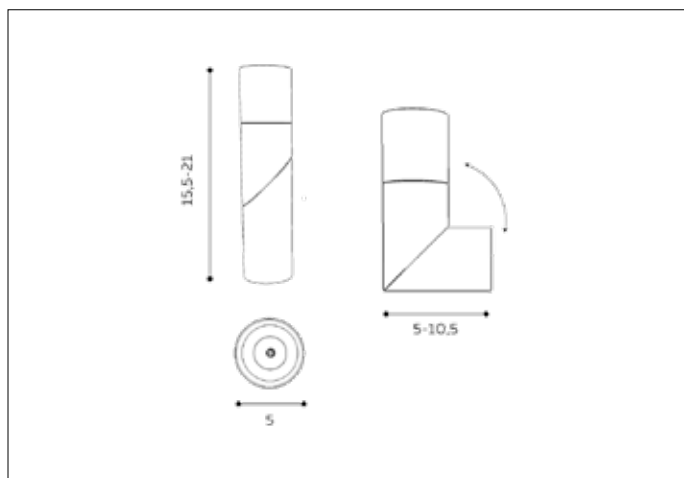

AZzardo[®]
LIGHTING

SANTOS BLACK
AZ2416, EAN 5901238424161

Dimensions height / width / length [cm] Product Specifications

Product	15,5 ~ 21 x 5 ~ 10,5 x N/A
Mounting inlet:	N/A x N/A x N/A
Ceiling base:	6 x 5 x N/A
Shades	10,5 x 5 x N/A

Shipping info height / width / length [cm]

BOX 1:	22 x 5,5 x 5,5
BOX 2:	N/A x N/A x N/A
BOX 3:	N/A x N/A x N/A
Net weight [kg]	0,46
Gross weight [kg]	0,5

Energy efficiency

Azzardo Sp. z o.o.
ul. Strzeszyńska 33 60-479 Poznań,
NIP: 929-185-75-07

www.azzardolighting.com

Line	TECHNICAL
Type	Exposed Downlight
Type of track	N/A
Colour	Black / Gold
Material	Aluminium
Light source	1
Type of socket	LED INTEGRATED
Lumens	1135
Kelvins	3000
Beam angle	23,5°
Dimmable	N/A
CCT	N/A
RGB	N/A
RA	? 80
App remote control	N/A
Remote control	N/A
Voltage	230V
Power	14W
Switch location	N/A
Protection class	IP20
Tilt	90°
Rotation	350°