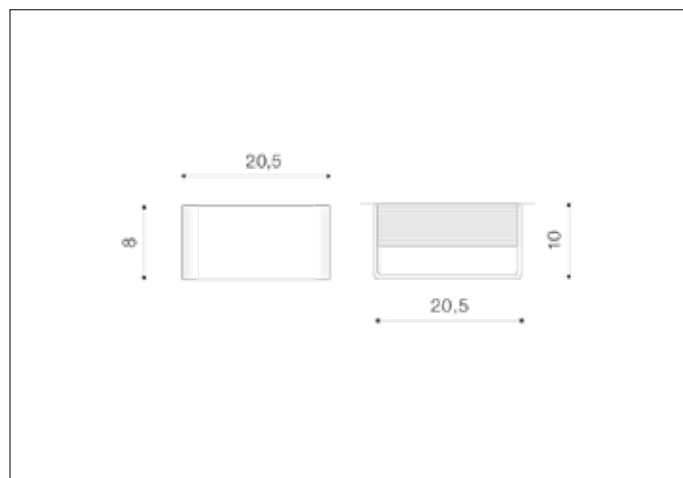

AZzardo[®]
 LIGHTING

FELIX M

AZ2426, EAN 5901238424260

Dimensions height / width / length [cm] **Product Specifications**

Product	8 x 20,5 x 10
Mounting inlet:	N/A x N/A x N/A
Ceiling base:	N/A x N/A x N/A
Shades	N/A x N/A x N/A

Line	TECHNICAL
Type	Wall
Type of track	N/A
Colour	White
Material	Aluminium / Metal
Light source	1
Type of socket	LED INTEGRATED
Lumens	500
Kelvins	3000
Beam angle	N/A
Dimmable	N/A
CCT	N/A
RGB	N/A
RA	N/A
App remote control	N/A
Remote control	N/A
Voltage	230V
Power	6W
Switch location	N/A
Protection class	IP20
Tilt	N/A
Rotation	N/A

Shipping info height / width / length [cm]

BOX 1:	11 x 22 x 9
BOX 2:	N/A x N/A x N/A
BOX 3:	N/A x N/A x N/A
Net weight [kg]	0,7
Gross weight [kg]	0,8

Energy efficiency

Azzardo Sp. z o.o.
 ul. Strzeszyńska 33 60-479 Poznań,
 NIP: 929-185-75-07