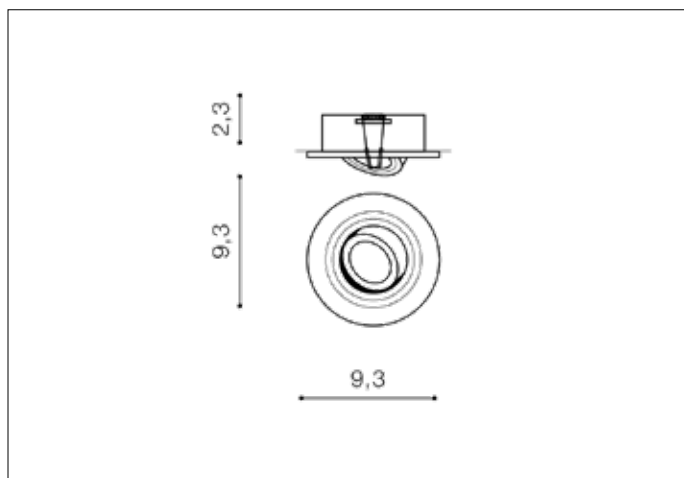

AZzardo[®]
LIGHTING

CARO SQUARE WHITE
AZ2433, EAN 5901238424338

Dimensions height / width / length [cm] Product Specifications

Product	2,3 x 9,3 x 9,3
Mounting inlet:	2 x 8 x N/A
Ceiling base:	N/A x N/A x N/A
Shades	N/A x N/A x N/A

Line	TECHNICAL
Type	Downlight
Type of track	N/A
Colour	White
Material	Aluminium
Light source	1
Type of socket	GU10
Lumens	N/A
Kelvins	N/A
Beam angle	N/A
Dimmable	N/A
CCT	N/A
RGB	N/A
RA	N/A
App remote control	N/A
Remote control	N/A
Voltage	230V
Power	max LED 50W
Switch location	N/A
Protection class	IP20
Tilt	45°
Rotation	N/A

Shipping info height / width / length [cm]

BOX 1:	4,5 x 10 x 10
BOX 2:	N/A x N/A x N/A
BOX 3:	N/A x N/A x N/A
Net weight [kg]	0,12
Gross weight [kg]	0,15

Energy efficiency

Azzardo Sp. z o.o.
ul. Strzeszyńska 33 60-479 Poznań,
NIP: 929-185-75-07