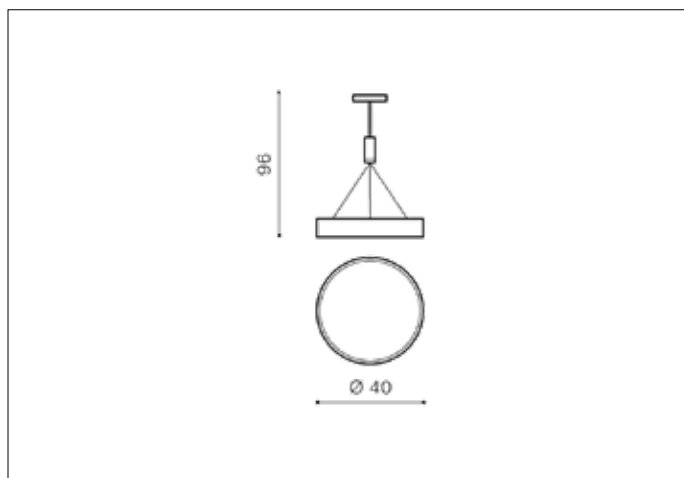

AZzardo[®]
LIGHTING

MONZA R PENDANT 40 4000K BK
AZ2496, EAN 5901238424963

Dimensions height / width / length [cm] Product Specifications

Product	96 x 40 x N/A
Mounting inlet:	N/A x N/A x N/A
Ceiling base:	2,5 x 14 x N/A
Shades	6 x 40 x N/A

Line	TECHNICAL
Type	Exposed Downlight
Type of track	N/A
Colour	Black
Material	Aluminium / Acryl
Light source	1
Type of socket	LED INTEGRATED
Lumens	4400
Kelvins	4000
Beam angle	112°
Dimmable	N/A
CCT	N/A
RGB	N/A
RA	? 90
App remote control	N/A
Remote control	N/A
Voltage	230V
Power	50W
Switch location	N/A
Protection class	IP20
Tilt	N/A
Rotation	N/A

Shipping info height / width / length [cm]

BOX 1:	9,5 x 41 x 41
BOX 2:	N/A x N/A x N/A
BOX 3:	N/A x N/A x N/A
Net weight [kg]	2,7
Gross weight [kg]	3

Energy efficiency

Azzardo Sp. z o.o.
ul. Strzeszyńska 33 60-479 Poznań,
NIP: 929-185-75-07