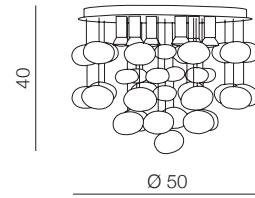

LUVIA

Luvia 80

- ❶ AZ2542 (chrome)
- ❸ AZ2571 (clear)

GU10 10x 40W only LED  
metal/chrome/glass

Luvia

- ❶ AZ2541 (chrome)
- ❷ AZ3072 (gold)
- ❸ AZ2572 (clear)

GU10 6x 40W only LED  
metal/chrome/glass