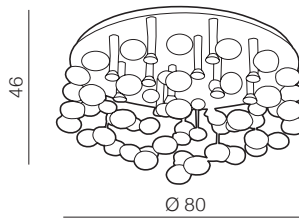

LUVIA

Luvia 80

- ❶ AZ2542 (chrome)
- ❸ AZ2571 (clear)

GU10 10x 40W only LED  
metal/chrome/glass

Luvia

- ❶ AZ2541 (chrome)
- ❷ AZ3072 (gold)
- ❸ AZ2572 (clear)

GU10 6x 40W only LED  
metal/chrome/glass