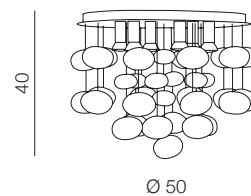

LUVIA

Luvia 80

- ❶ AZ2542 (chrome)
- ❸ AZ2571 (clear)

GU10 10x 40W only LED
metal/chrome/glass

Luvia

- ❶ AZ2541 (chrome)
- ❷ AZ3072 (gold)
- ❸ AZ2572 (clear)

GU10 6x 40W only LED
metal/chrome/glass