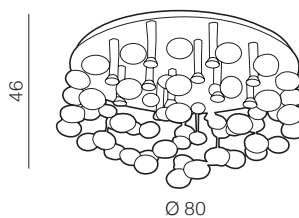

LUVIA

Luvia 80

- ❶ AZ2542 (chrome)
- ❸ AZ2571 (clear)

GU10 10x 40W only LED
metal/chrome/glass

Luvia

- ❶ AZ2541 (chrome)
- ❷ AZ3072 (gold)
- ❸ AZ2572 (clear)

GU10 6x 40W only LED
metal/chrome/glass