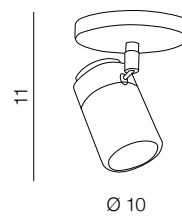

NOEMIE IP44

Noemie 1

- ① **AZ4136** (black)
- ② **AZ1310** (chrome)

GU10 1x Max 35W IP44
metal / frosted glass

Noemie 2

- ① **AZ4137** (black)
- ② **AZ2555** (chrome)

GU10 2x Max 35W IP44
metal / frosted glass