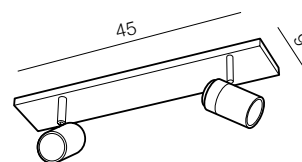

NOEMIE IP44

Noemie 1

- ① **AZ4136** (black)
- ② **AZ1310** (chrome)

GU10 1x Max 35W IP44
metal / frosted glass

Noemie 2

- ① **AZ4137** (black)
- ② **AZ2555** (chrome)

GU10 2x Max 35W IP44
metal / frosted glass

Noemie 3 Round

- AZ2556**
(chrome)

GU10 Max 3x35W IP44
frosted glass

Noemie 3

- ① **AZ4138** (black)
- ② **AZ1306** (chrome)

GU10 3x Max 35W IP44
metal / frosted glass