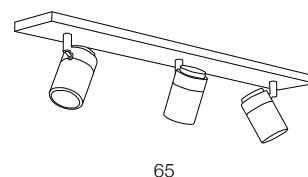

NOEMIE IP44

Noemie 1

- ① **AZ4136** (black)
- ② **AZ1310** (chrome)

GU10 1x Max 35W IP44
metal / frosted glass

Noemie 2

- ① **AZ4137** (black)
- ② **AZ2555** (chrome)

GU10 2x Max 35W IP44
metal / frosted glass

Noemie 3 Round

- AZ2556**
(chrome)

GU10 Max 3x35W IP44
frosted glass

Noemie 3

- ① **AZ4138** (black)
- ② **AZ1306** (chrome)

GU10 3x Max 35W IP44
metal / frosted glass