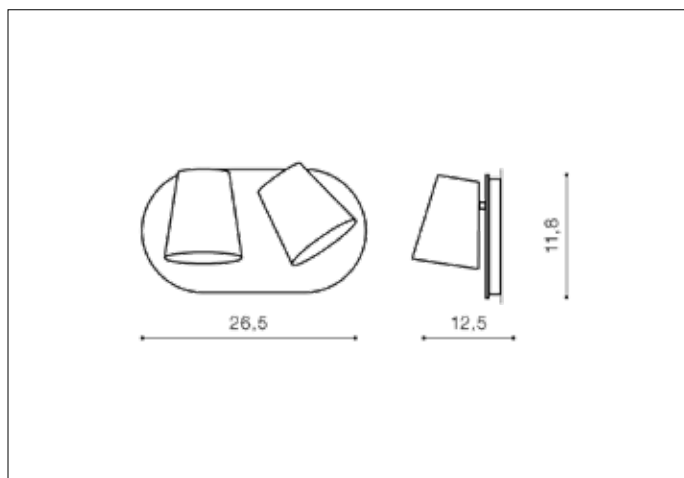

AZzardo[®]
LIGHTING

RAMONA 2 SWITCH WHITE
AZ2564, EAN 5901238425649

Dimensions height / width / length [cm] Product Specifications

Product	11,8 x 26,5 x 12,5
Mounting inlet:	N/A x N/A x N/A
Ceiling base:	N/A x N/A x N/A
Shades	6,5 x 9 x N/A

Line	TECHNICAL
Type	Wall
Type of track	N/A
Colour	White
Material	Aluminium
Light source	2
Type of socket	LED INTEGRATED
Lumens	500
Kelvins	3000
Beam angle	N/A
Dimmable	N/A
CCT	N/A
RGB	N/A
RA	N/A
App remote control	N/A
Remote control	N/A
Voltage	230V
Power	6W
Switch location	On the base
Protection class	IP20
Tilt	N/A
Rotation	175°

Shipping info height / width / length [cm]

BOX 1:	13 x 29 x 11
BOX 2:	N/A x N/A x N/A
BOX 3:	N/A x N/A x N/A
Net weight [kg]	1,1
Gross weight [kg]	1,2

Energy efficiency

Azzardo Sp. z o.o.
ul. Strzeszyńska 33 60-479 Poznań,
NIP: 929-185-75-07