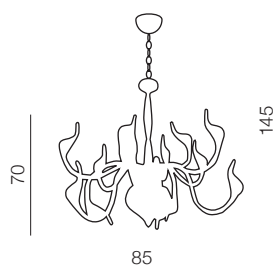

1 CHROME

2 WHITE

3 BLACK

4 GOLD

Snake wall

- 1 AZ0046 (chrome)
- 2 AZ0047 (white)
- 3 AZ1018 (black)
- 4 AZ2569 (gold)

G4 2x 20W 12V  
metal/chrome/painting

Snake

- 1 AZ0044 (chrome)
- 2 AZ0045 (white)
- 3 AZ1017 (black)
- 4 AZ2568 (gold)

G4 12x 20W 12V  
metal/chrome/painting

Snake 2

- 1 AZ0043 (chrome)
- 2 AZ0172 (white)
- 3 AZ1048 (black)

G4 15x 10W 12V  
metal/chrome/painting