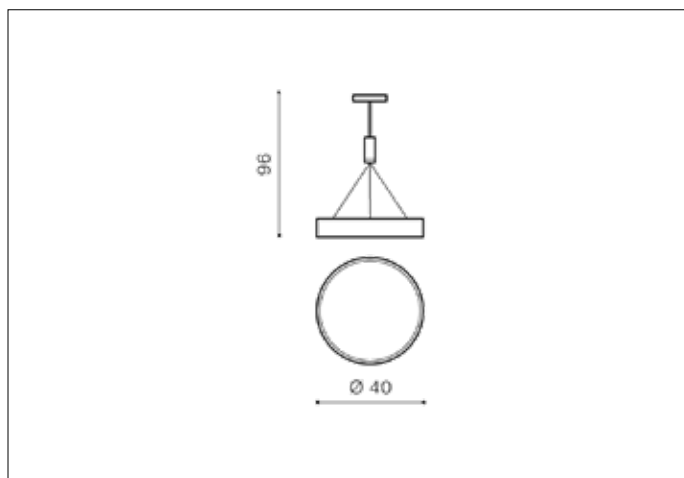

AZzardo[®]
LIGHTING

MONZA R PENDANT 40 4000K WH
AZ2570, EAN 5901238425700

Dimensions height / width / length [cm] Product Specifications

Product	96 x 40 x N/A
Mounting inlet:	N/A x N/A x N/A
Ceiling base:	2,5 x 14 x N/A
Shades	6 x 40 x N/A

Line	TECHNICAL
Type	Exposed Downlight
Type of track	N/A
Colour	White
Material	Aluminium / Acryl
Light source	1
Type of socket	LED INTEGRATED
Lumens	4400
Kelvins	4000
Beam angle	112°
Dimmable	N/A
CCT	N/A
RGB	N/A
RA	? 90
App remote control	N/A
Remote control	N/A
Voltage	230V
Power	50W
Switch location	N/A
Protection class	IP20
Tilt	N/A
Rotation	N/A

Shipping info height / width / length [cm]

BOX 1:	9,5 x 41 x 41
BOX 2:	N/A x N/A x N/A
BOX 3:	N/A x N/A x N/A
Net weight [kg]	2,7
Gross weight [kg]	3

Energy efficiency

Azzardo Sp. z o.o.
ul. Strzeszyńska 33 60-479 Poznań,
NIP: 929-185-75-07