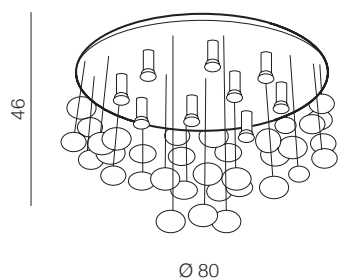

LUVIA 80 CLEAR

Luvia 80

AZ2571

(clear)

GU10 10x Max 40W only LED
metal/chrome/glass

Luvia clear

AZ2572

(clear)

GU10 6x Max 40W only LED
metal/chrome/glass