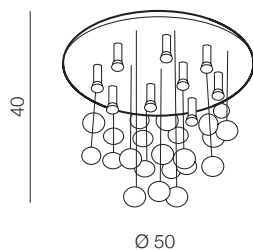

LUVIA 80 CLEAR

Luvia 80

AZ2571

(clear)

GU10 10x Max 40W only LED
metal/chrome/glass

Luvia clear

AZ2572

(clear)

GU10 6x Max 40W only LED
metal/chrome/glass