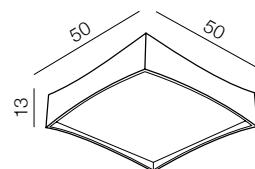

**Veccio 40**

**AZ2624**

(black)

LED integrated Dimmable  
LED 30W 2100lm 3000K  
steel/acrylic

**Veccio 50**

**AZ2625**

(white)

LED integrated Dimmable  
LED 45W 2600lm 3000K  
steel/acrylic