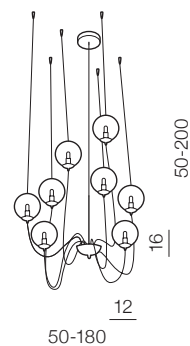

CONFLUX

Conflux 8

AZ2639

(smoke glass/black)
8x G9 Max 33W
steel/glass

Conflux 14

AZ2908

(smoke glass/black)
14x G9 Max 33W
steel/glass