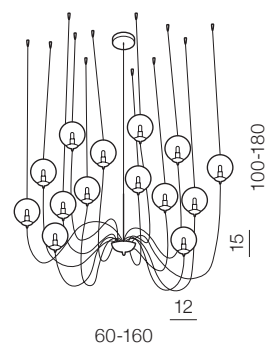

CONFLUX

Conflux 8

AZ2639

(smoke glass/black)
8x G9 Max 33W
steel/glass

Conflux 14

AZ2908

(smoke glass/black)
14x G9 Max 33W
steel/glass