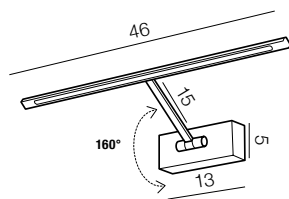

Monalisa 34 LED

- 1 AZ2640 (antique brass)
- 2 AZ2641 (chrome)
- 3 AZ2642 (satin nickel)
- 4 AZ2643 (black chrome)

LED 5.4W 200lm 3000K RA>90 metal

Monalisa 46 LED

- 1 AZ2644 (antique brass)
- 2 AZ2645 (chrome)
- 3 AZ2646 (satin nickel)
- 4 AZ2647 (black chrome)