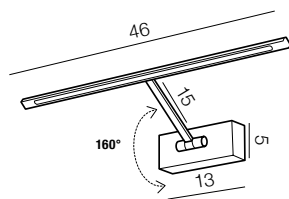

Monalisa 34 LED

- ❶ AZ2640 (antique brass)
- ❷ AZ2641 (chrome)
- ❸ AZ2642 (satin nickel)
- ❹ AZ2643 (black chrome)

LED 5.4W 200lm 3000K RA>90 metal

Monalisa 46 LED

- ❶ AZ2644 (antique brass)
- ❷ AZ2645 (chrome)
- ❸ AZ2646 (satin nickel)
- ❹ AZ2647 (black chrome)