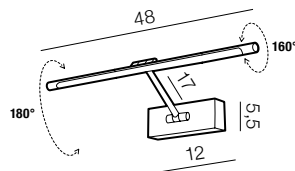

1 CHROME

2 SANDY NICKEL

3 GOLDEN

4 BLACK CHROME

4 MATT BLACK

Davinci 48 LED

- 1 AZ2648 (chrome)
- 2 AZ2649 (sandy nickel)
- 3 AZ2650 (golden)
- 4 AZ2651 (black chrome)
- 5 AZ4262 (matt black)

LED 8W 500lm 3000K RA>90
metal acryl