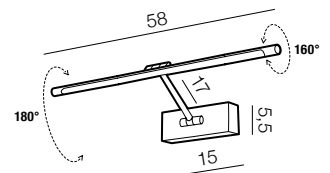

1 CHROME

2 SANDY NICKEL

3 GOLDEN

4 BLACK CHROME

4 MATT BLACK

Davinci 48 LED

- 1 AZ2648 (chrome)
- 2 AZ2649 (sandy nickel)
- 3 AZ2650 (golden)
- 4 AZ2651 (black chrome)
- 5 AZ4262 (matt black)

LED 8W 500lm 3000K RA>90
metal acryl