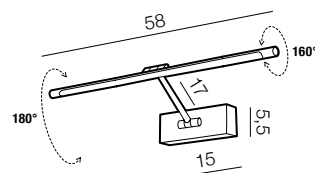

1 CHROME

2 SANDY NICKEL

3 GOLDEN

4 BLACK CHROME

4 MATT BLACK

Davinci 48 LED

- 1 AZ2648 (chrome)
- 2 AZ2649 (sandy nickel)
- 3 AZ2650 (golden)
- 4 AZ2651 (black chrome)
- 5 AZ4262 (matt black)

LED 8W 500lm 3000K RA>90
metal acryl